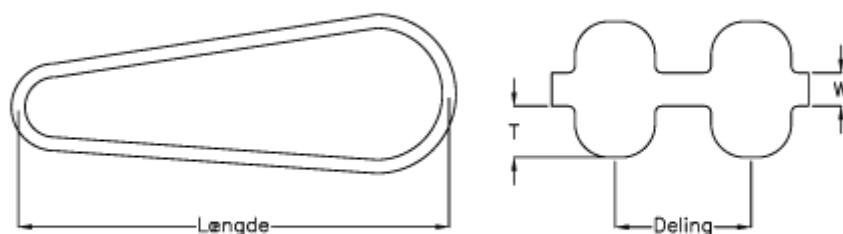

Article number: 602923250132

Description: Gates Timing belt Twinpower TP GT2 2100 14MGT 85

Measures

Height T mm	= 3.40
Height W mm	= 1.372
Length	= 2100.0
Number of teeth	= 150
Pitch	= 8
Type	= HTD 2100 14MGT 85
Width	= 85